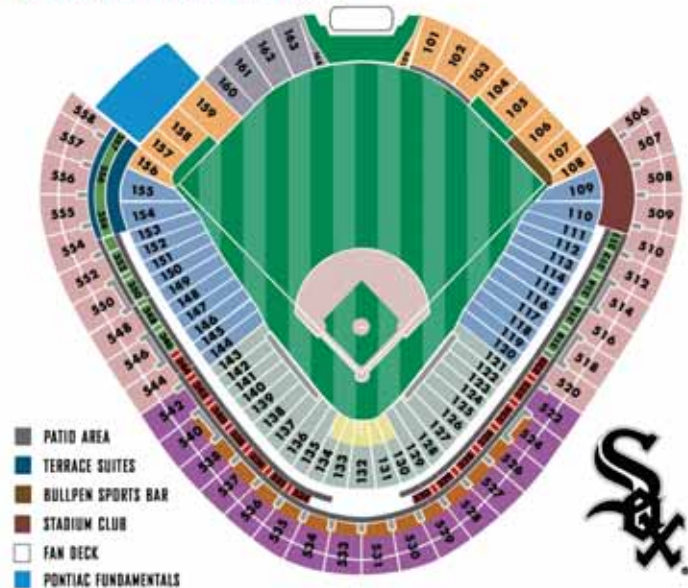

## 2006 SEASON SCHEDULE

### U.S. CELLULAR FIELD & TICKET PRICES

Seat Location	Regular	Prime*	Premier**
United Scout Seats	Sold Out	Sold Out	Sold Out
Premium Lower Box	Sold Out	Sold Out	Sold Out
Premium Club Box	Sold Out	Sold Out	Sold Out
Club Box	Sold Out	Sold Out	Sold Out
Lower Box	\$32	\$36	\$41
Lower Reserved	\$28	\$32	\$37
Bleachers	\$27	\$31	\$36
Premium Upper Box (1-6)	Sold Out	Sold Out	Sold Out
Upper Box (7-21)	\$18	\$22	\$27
Upper Reserved	\$14	\$18	\$23